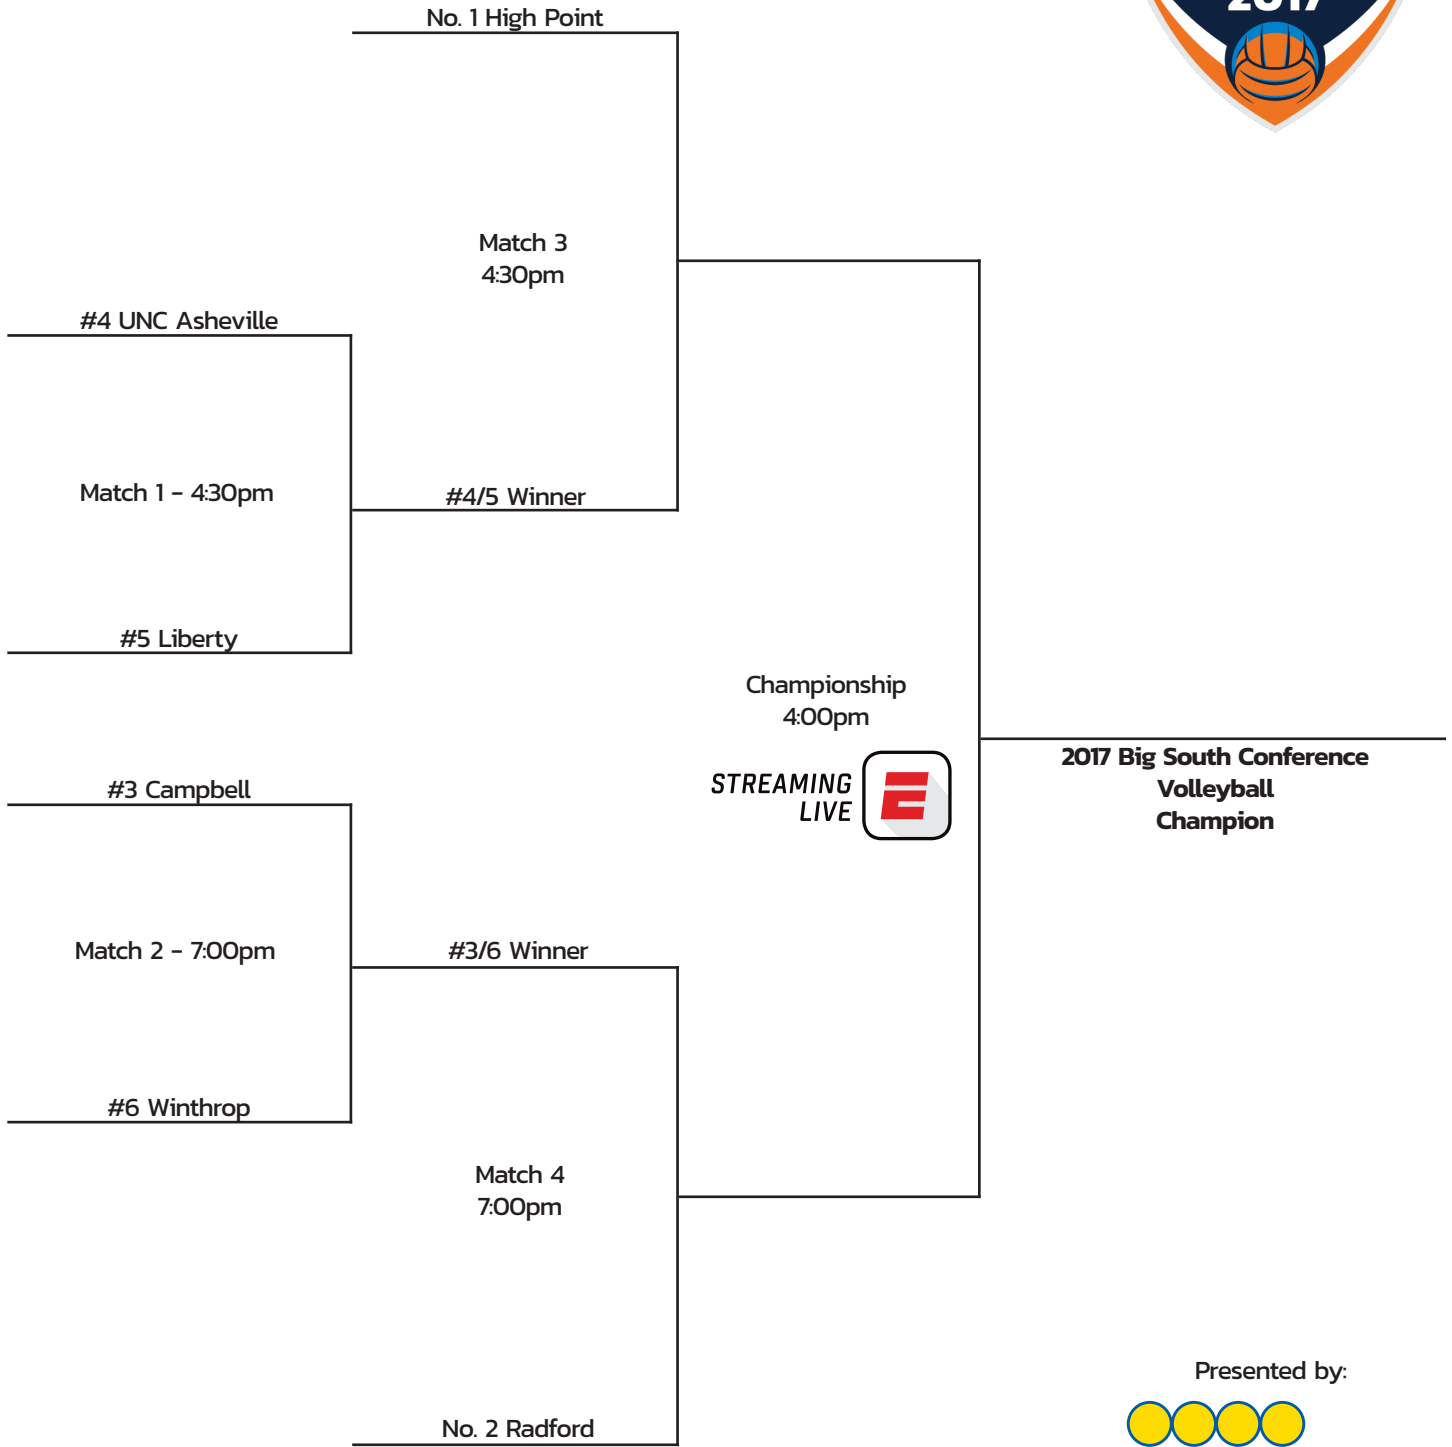

CHAMPION

VOLLEYBALL

NOVEMBER 17-19
DEDMON CENTER - RADFORD, VIRGINIA

Friday, Nov. 17
Quarterfinals

Saturday, Nov. 18
Semifinals

Sunday, Nov. 19
Championship

Schedule subject to change

Presented by:

We Make It Happen.

ANNUAL CHAMPIONS

SEASON	REGULAR-SEASON CHAMPION(S)	TOURNAMENT CHAMPION	TOURNAMENT RUNNER-UP
1986	n/a	Charleston Southern	Radford
1987	Coastal Carolina, Radford	Radford	Winthrop
1988	Winthrop, Radford, Charleston Southern	Charleston Southern	Winthrop
1989	Radford, Coastal Carolina	Charleston Southern	Campbell
1990	UNC Asheville	Radford	Davidson
1991	Davidson, UNC Asheville	UNC Asheville	Davidson
1992	UNC Asheville	UNC Asheville	Liberty
1993	Towson State, UNC Greensboro, Radford	Radford	Towson State
1994	UMBC	Towson State	UNC Greensboro
1995	UNC Greensboro	UMBC	UNC Greensboro
1996	Coastal Carolina	Coastal Carolina	UMBC
1997	Liberty, UMBC	Liberty	UMBC
1998	Liberty	Coastal Carolina	Liberty
1999	Radford	Liberty	Radford
2000	Radford	Radford	Winthrop
2001	Radford	Liberty	Radford
2002	UNC Asheville	Winthrop	Liberty
2003	Liberty	Winthrop	UNC Asheville
2004	Winthrop	Winthrop	Coastal Carolina
2005	Winthrop	Winthrop	UNC Asheville
2006	Winthrop	Winthrop	UNC Asheville
2007	Liberty, Winthrop	Liberty	Winthrop
2008	Liberty, High Point, Coastal Carolina	Liberty	Coastal Carolina
2009	UNC Asheville, Liberty	Coastal Carolina	Liberty
2010	Liberty	High Point	Liberty
2011	Liberty, Winthrop	Liberty	Radford
2012	Liberty	Liberty	Coastal Carolina
2013	Radford	Radford	Coastal Carolina
2014	Radford	Coastal Carolina	Radford
2015	Coastal Carolina	Coastal Carolina	Campbell
2016	Radford	High Point	Radford
2017	High Point		