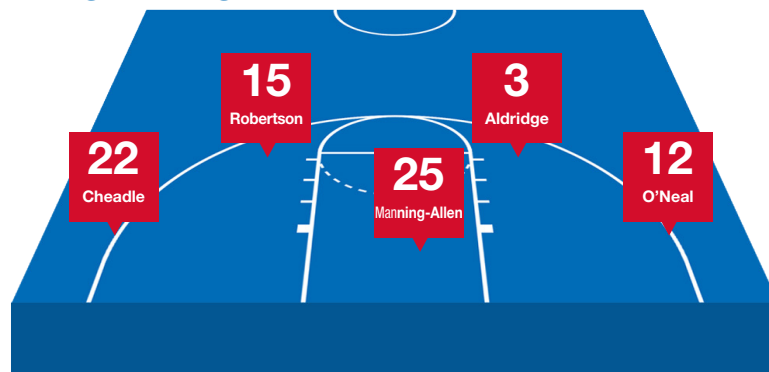

5-11	w-l	14-4
N/A	rank	N/A
56.3	ppg	72.5
37.5	fg%	44.3
30.1	3fg%	32.0
65.5	ft%	66.3
34.4	rpg	41.8
10.1	apg	15.6
3.5	bpg	5.8
6.8	spg	8.1

LAST GAME STARTERS