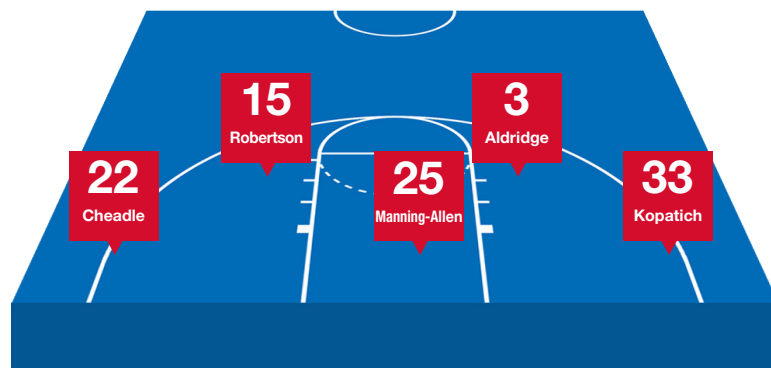

5-22	w-l	11-16
N/A	rank	N/A
53.6	ppg	62.7
35.7	fg%	38.1
31.4	3fg%	31.5
67.6	ft%	63.4
32.5	rpg	38.7
10.6	apg	12.1
3.4	bpg	3.1
7.5	spg	7.7

LAST GAME STARTERS