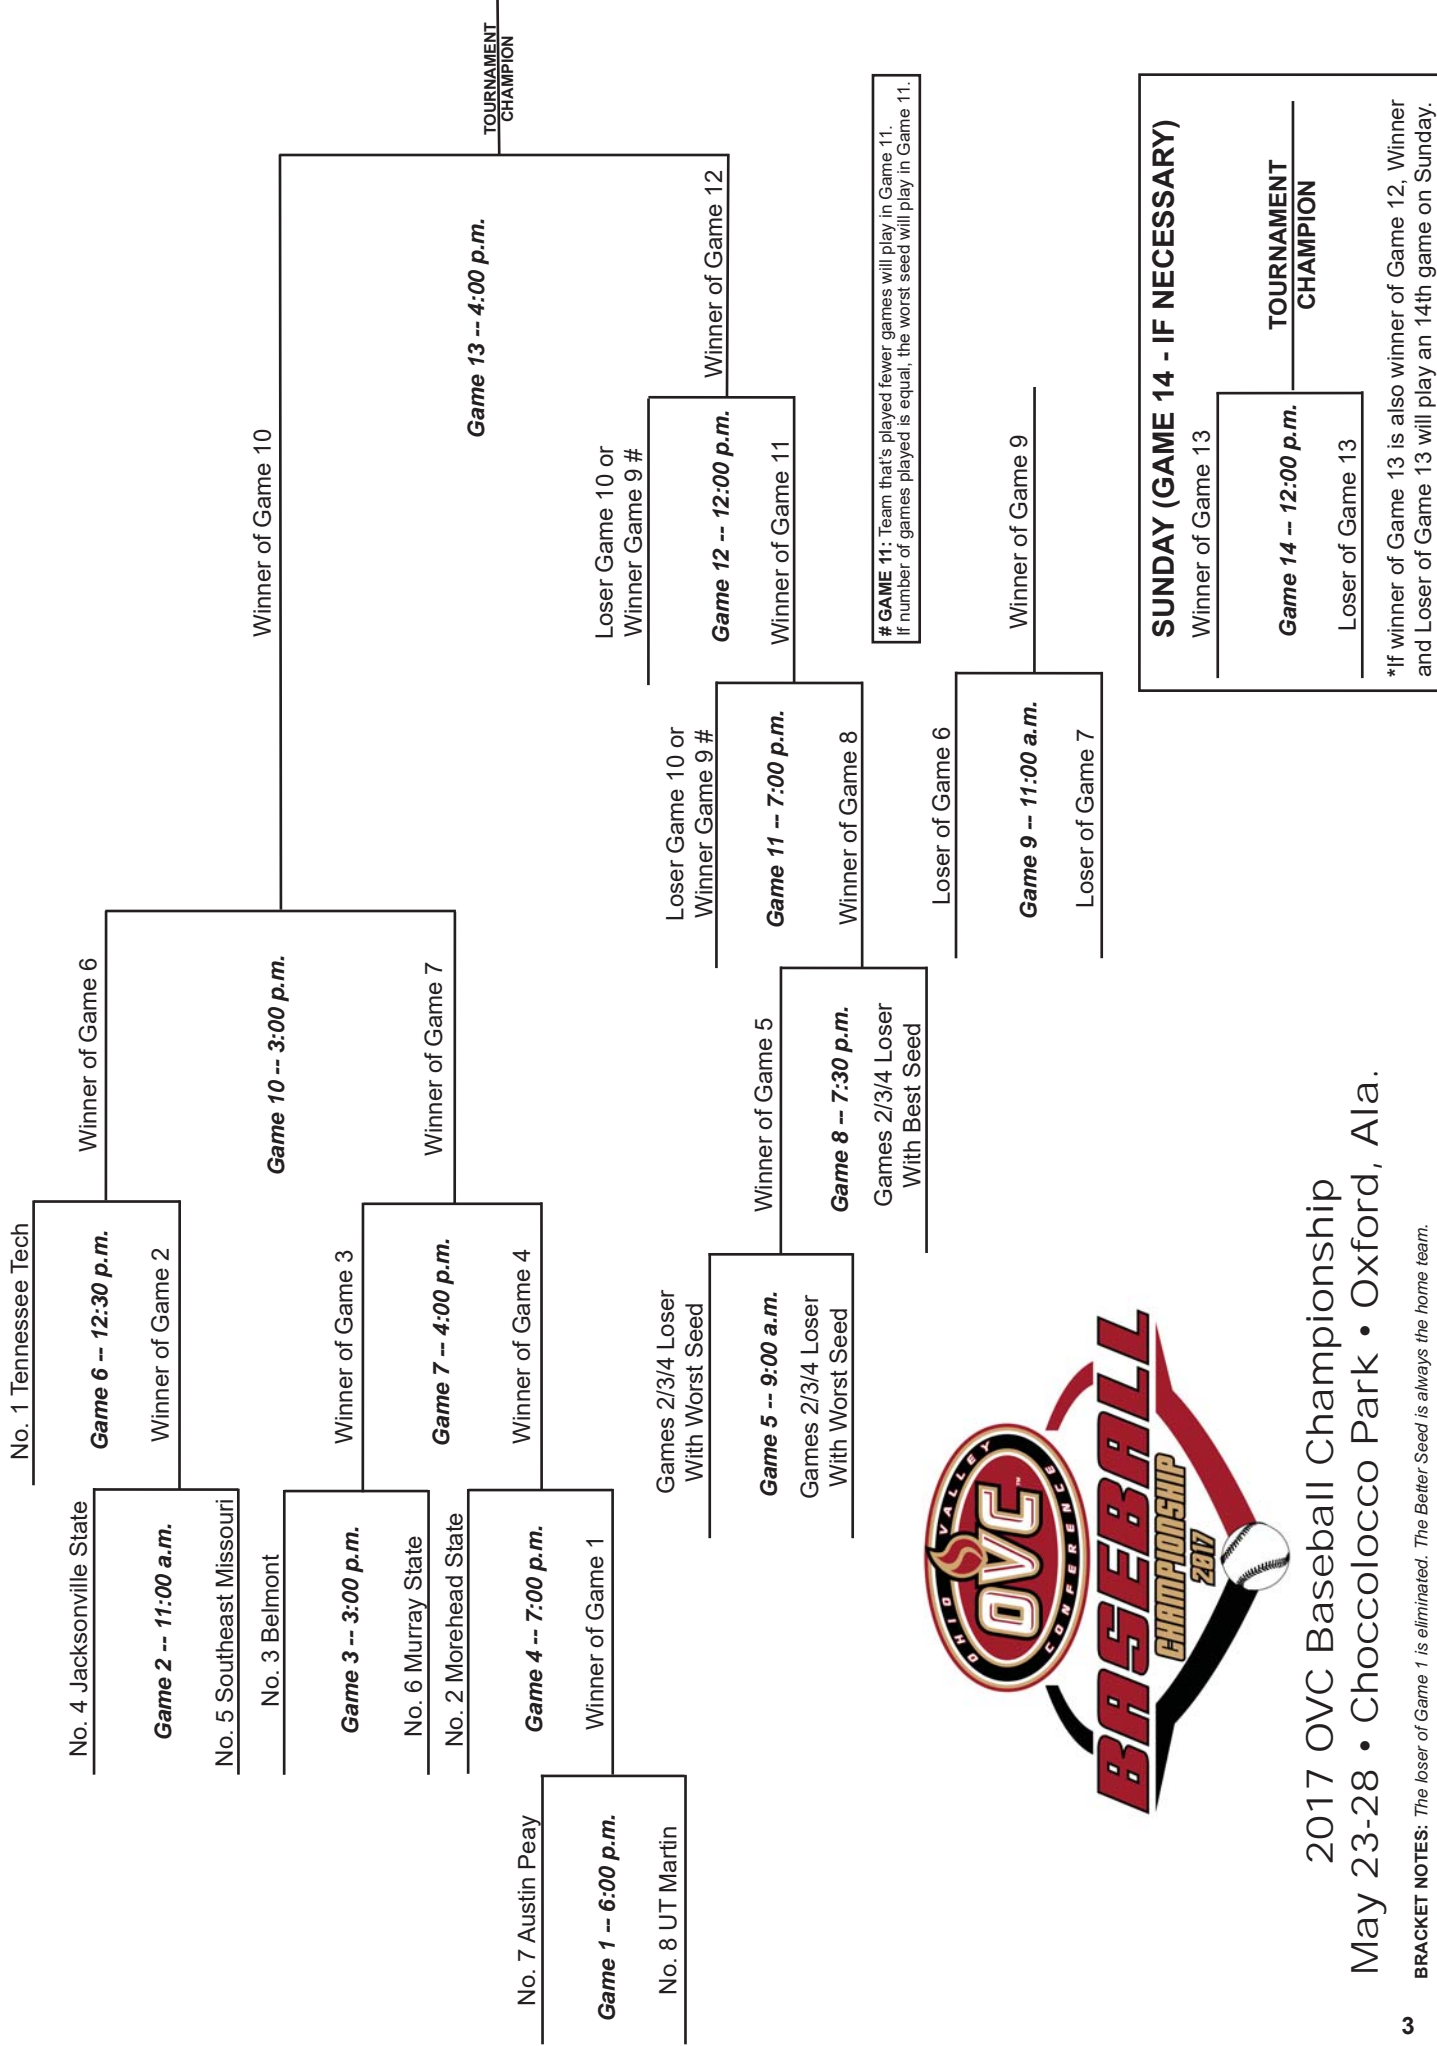

TUESDAY
Game 1

WEDNESDAY
Games 2, 3 & 4

THURSDAY
Games 5, 6, 7 & 8

FRIDAY
Games 9, 10 & 11

SATURDAY
Games 12 & 13

2017 OVC Baseball Championship
May 23-28 • Choccolocco Park • Oxford, Ala.

BRACKET NOTES: The loser of Game 1 is eliminated. The Better Seed is always the home team.