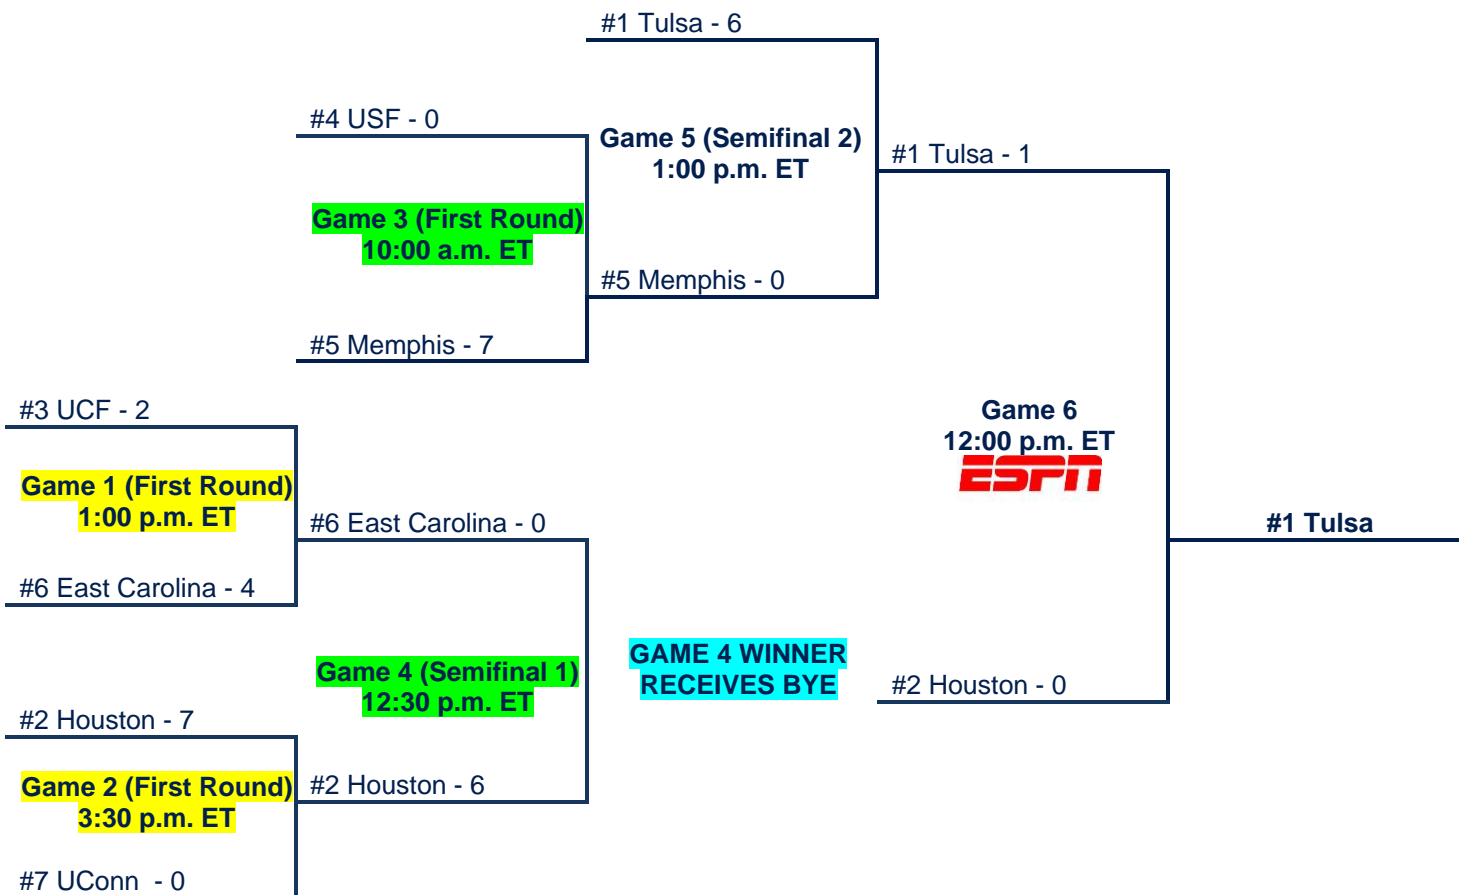

**ECU Softball Complex**  
**East Carolina University – Greenville, NC**

May 10  
Wednesday

May 11  
Thursday

May 12  
Friday

May 13  
Saturday

**@AMERICAN\_SBall**