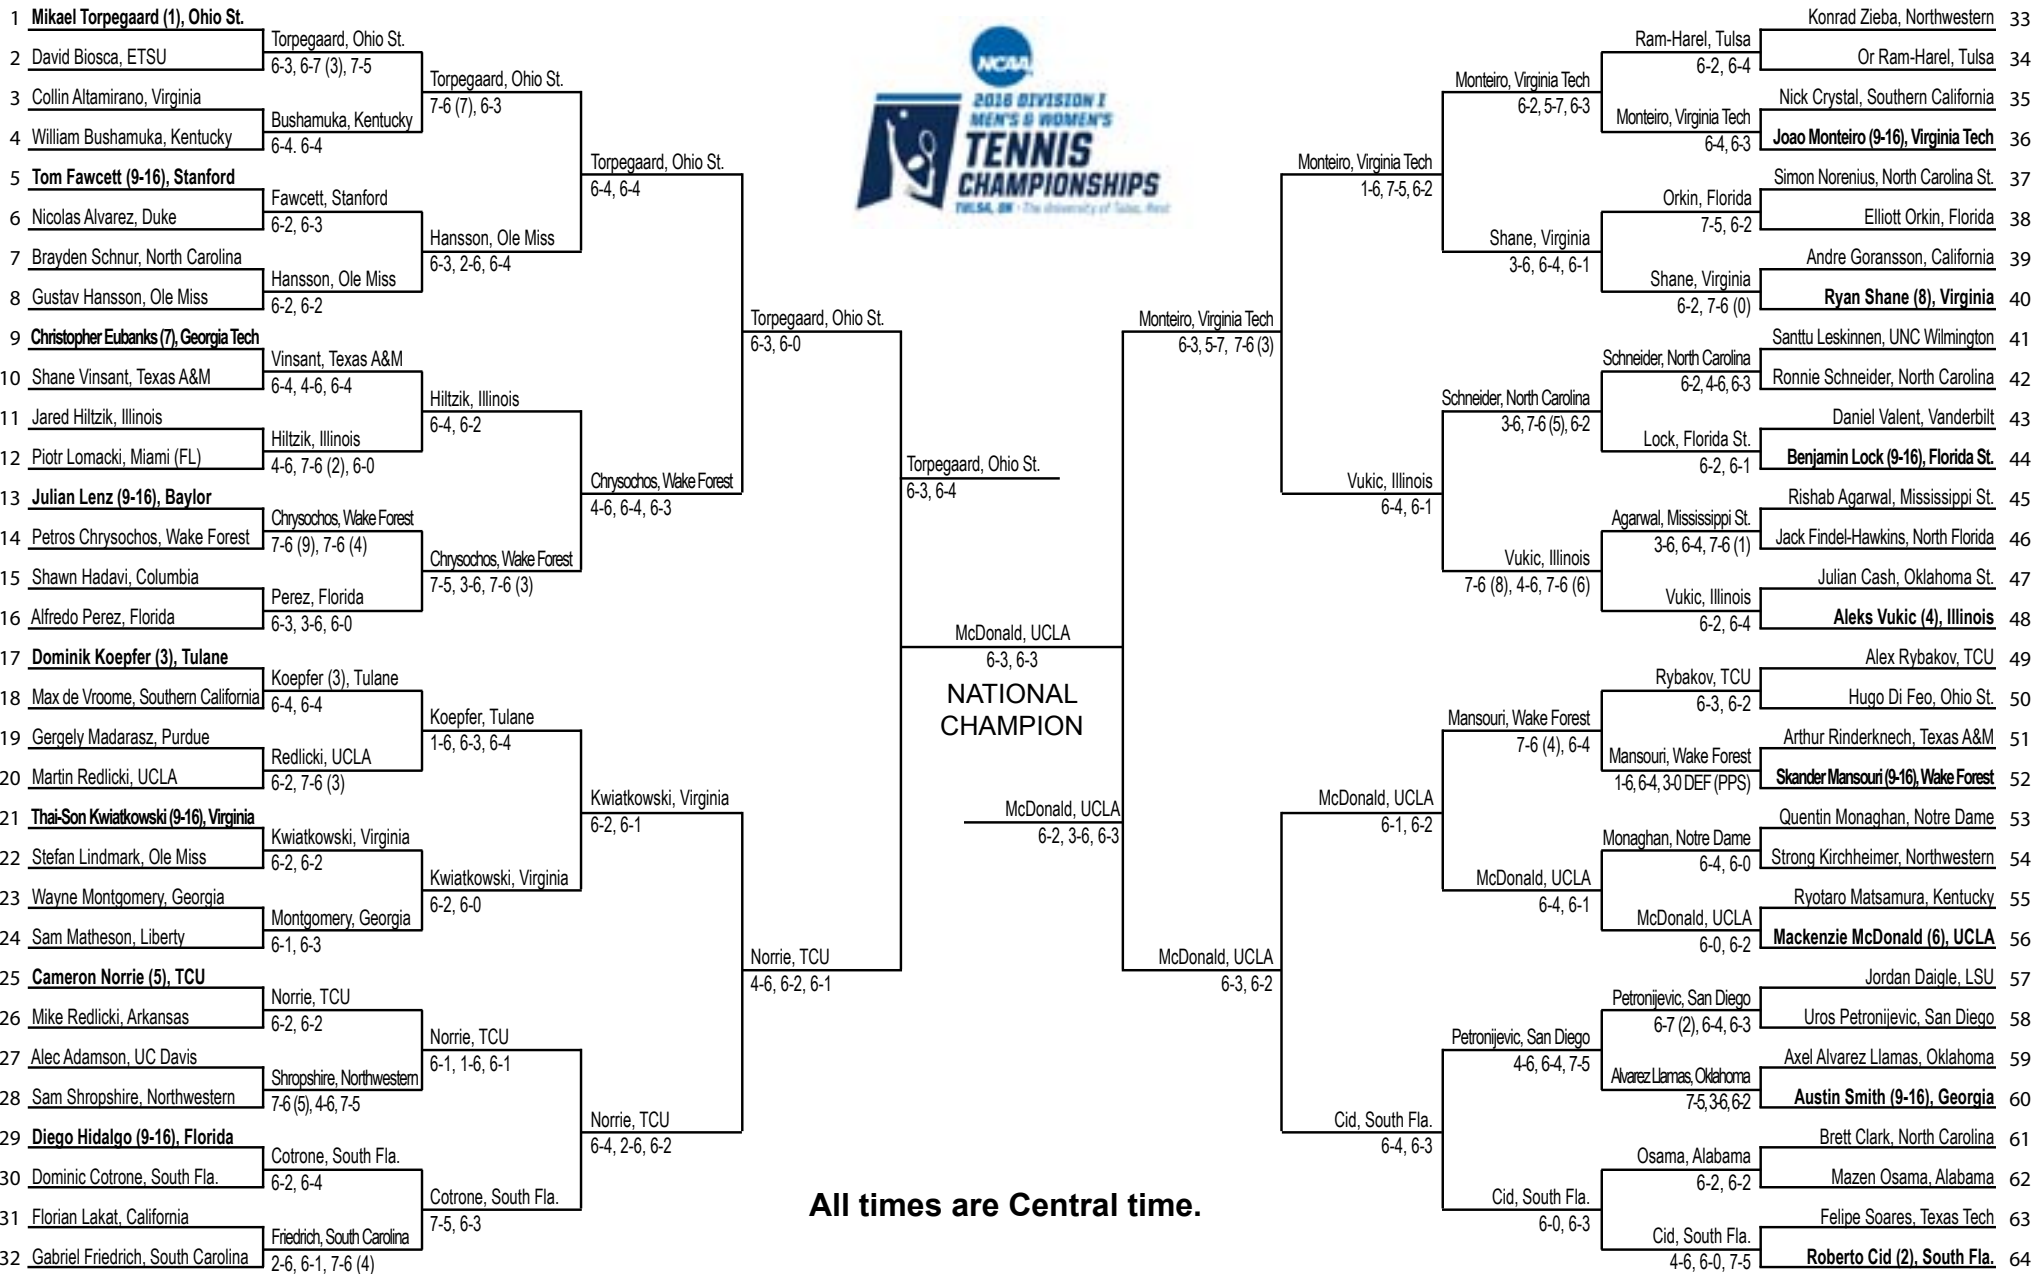

2016 NCAA DIVISION I MEN'S TENNIS SINGLES CHAMPIONSHIP

Tulsa, Okla. | Michael D. Case Tennis Center | The University of Tulsa | May 25-30

First Round May 25 Second Round May 26 Round of 16 May 27 Quarterfinals May 28 Semifinals May 29 National Championship May 30 Semifinals May 29 Quarterfinals May 28 Round of 16 May 27 Second Round May 26 First Round May 25

All times are Central time.