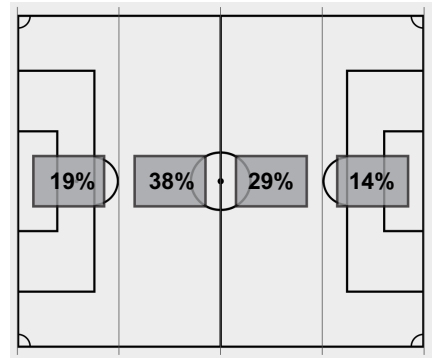

Saves by period	1	2	Total
Toreros	6	2	8
Bruins	1	0	1

Corner kicks	1	2	Total
Toreros	0	1	1
Bruins	2	1	3

Fouls	1	2	Total
Toreros	5	4	9
Bruins	3	1	4

**Scoring summary:**

No.	Time	Team	Goal scorer	Assist	Description
1.	17:01	UCL	Reilyn Turner (2)	Jacey Pederson Delanie Sheehan	
2.	35:32	UCL	Olivia Athens (1)	(unassisted)	
3.	74:19	UCL	Sunshine Fontes (2)	(unassisted)	

**Cautions and ejections:**

Stadium: Wallis Annenberg Stadium  
 Officials: Referee: Karen Ferreira; Asst. Referee: Kira Helmer; Kristin Patterson; Alt. Official: Andrewa Reyes;  
 Offsides: San Diego 0, UCLA 1.

**Soccer Box Score (Final)**  
**2020-21 Women's Soccer**  
**San Diego vs UCLA (2/16/2021 at Los Angeles, UNITED STATES)**

Attacking Direction →

4	TOTAL SHOTS	19
1	SHOTS ON TARGET	11
8	SAVES	1
1	CORNERS	3
0	OFFSIDES	1
0	YELLOW CARDS	0
0	RED CARDS	0
36%	POSSESSION TOTAL	64%