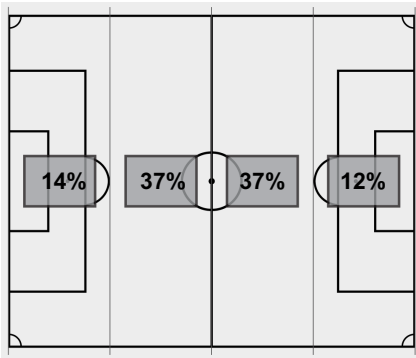

Saves by period	1	2	Total
Toreros	6	2	8
Bruins	1	0	1

Corner kicks	1	2	Total
Toreros	0	1	1
Bruins	2	1	3

Fouls	1	2	Total
Toreros	5	4	9
Bruins	3	1	4

**Scoring summary:**

No.	Time	Team	Goal scorer	Assist	Description
1.	17:01	UCL	Reilyn Turner (2)	Jacey Pederson Delanie Sheehan	
2.	35:32	UCL	Olivia Athens (1)	(unassisted)	
3.	74:19	UCL	Sunshine Fontes (2)	(unassisted)	

**Soccer Box Score (Final)**  
**2020-21 Women's Soccer**  
**San Diego vs UCLA (2/16/2021 at Los Angeles, UNITED STATES)**

Attacking Direction →

4	TOTAL SHOTS	19
1	SHOTS ON TARGET	11
8	SAVES	1
1	CORNERS	3
0	OFFSIDES	1
0	YELLOW CARDS	0
0	RED CARDS	0
36%	POSSESSION TOTAL	64%