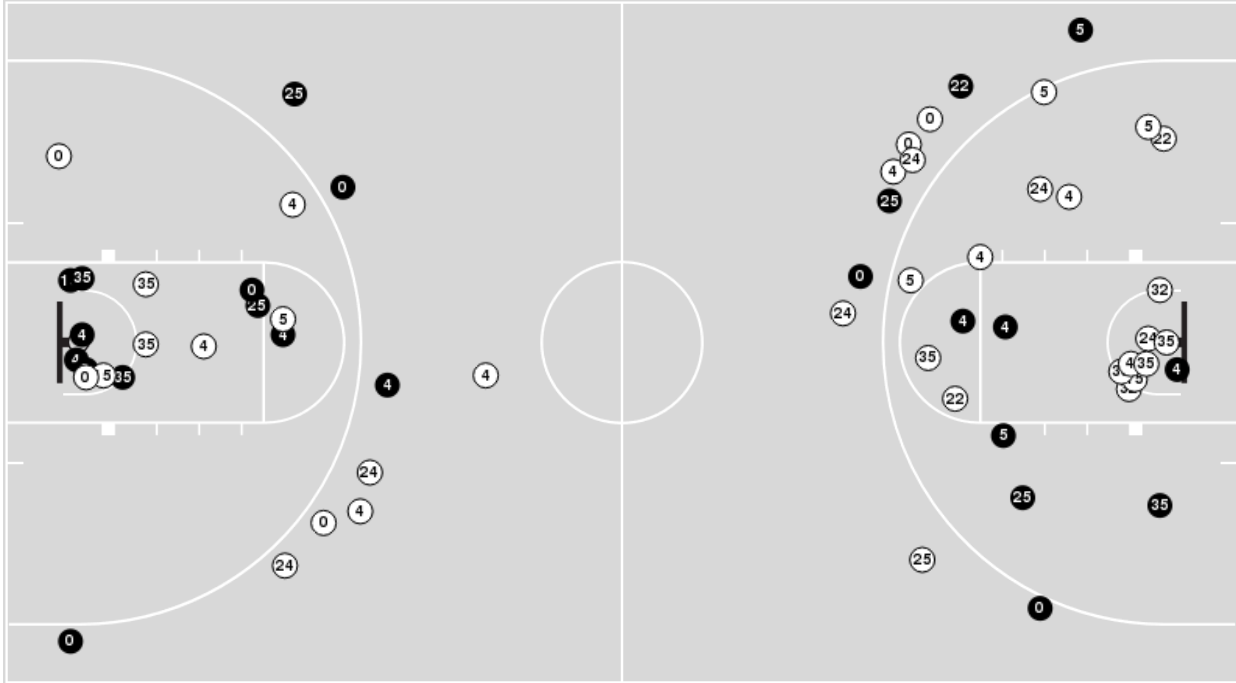

Officials:

Players => 0, 1, 2, 4, 5, 10, 11, 15, 22, 23, 24, 25, 32, 35FG Types=>AllResults=>All

Southern California

All Field Goals