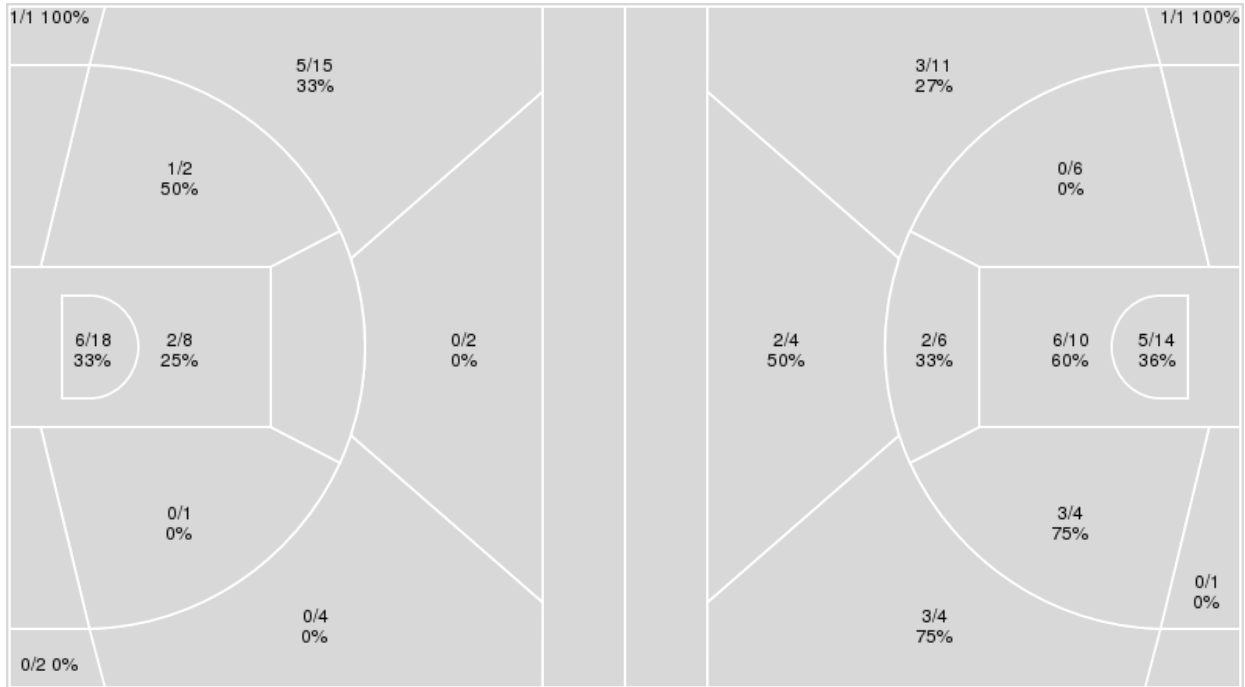

Officials:

{ Players => 0, 1, 3, 5, 10, 11, 12, 14, 15, 21, 24, 35, 42, 53; } FG
Types => All; Results => All;

{ Players => 0, 1, 2, 4, 5, 10, 11, 15, 22, 23, 24, 25, 32, 35; } FG Types
=> All; Results => All;

Utah

Southern California

Utah	M/A	%
Field Goals	15/53	28
2 Points	9/29	31
3 Points	6/24	25
Free Throws	13/18	72

Southern California	M/A	%
Field Goals	25/61	41
2 Points	16/41	39
3 Points	9/20	45
Free Throws	7/8	88