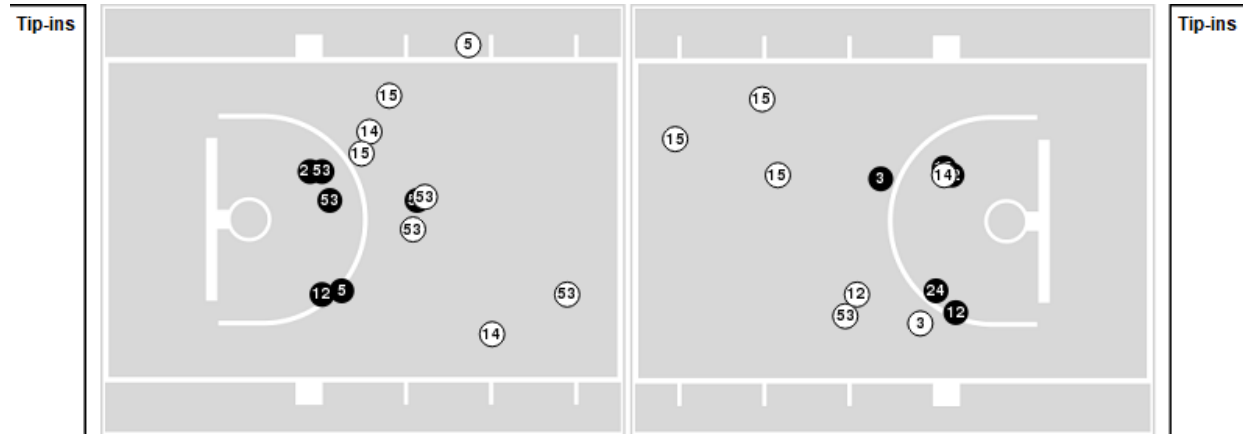

Blow Up Chart

● Made ○ Missed N - Player Number

Utah	M/A	%
Field Goals	22/60	37
2 Points	12/34	35
3 Points	10/26	38
Free Throws	7/14	50

Utah	M/A	%
Points in the Paint	22 (11 / 25)	44
Fast Break Points	5 (3/5)	60
Second Chance Points	10 (5/13)	38
Effective FG%	45