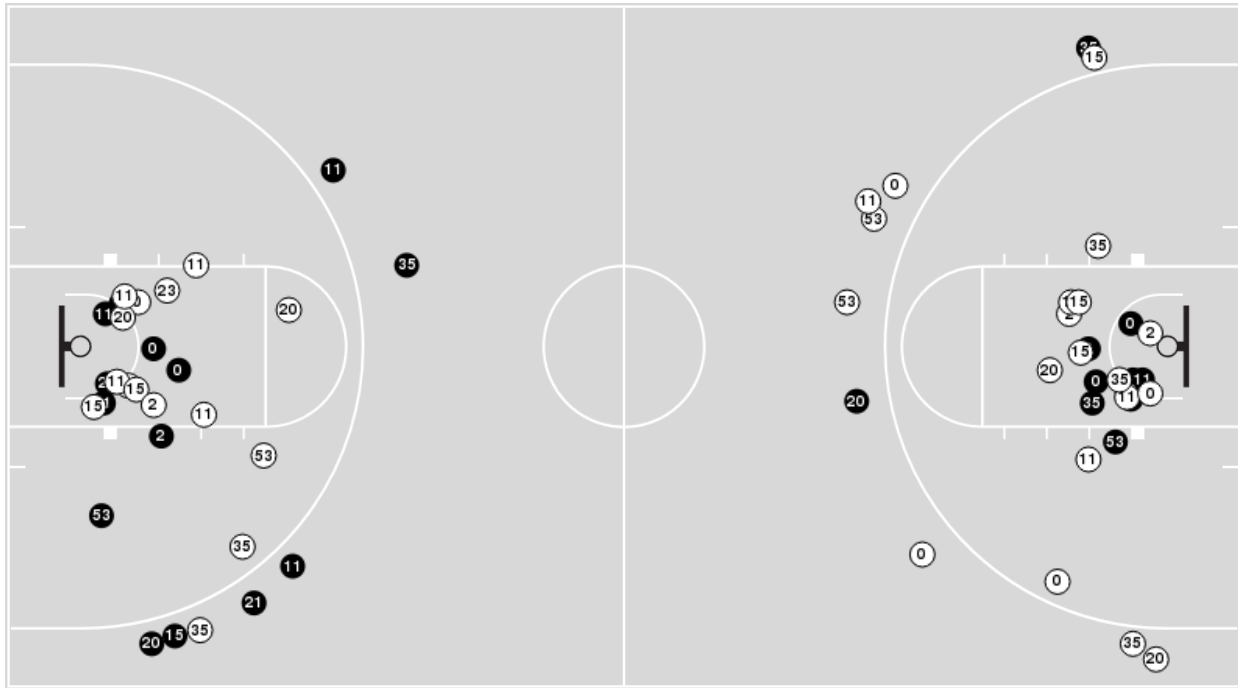

Utah at Washington

02/19/21 Alaska Airlines Arena, Seattle
2020-21 Women's Basketball

Officials: Lisa Jones, Cathi Cornell, Tyler Trimble

Players => 0, 2, 3, 5, 11, 12, 15, 20, 21, 23, 25, 35, 40, 41, 44, 53 FG Types=>AllResults=>All

Washington

All Field Goals