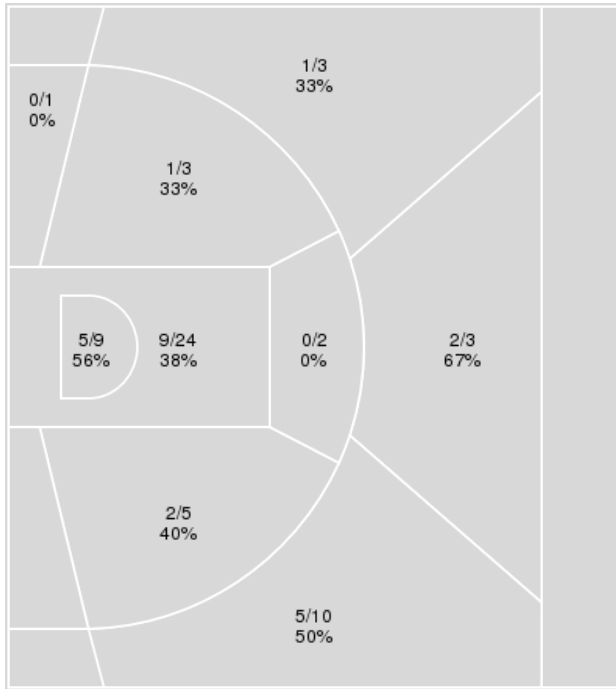

Utah at Washington

02/19/21 Alaska Airlines Arena, Seattle
2020-21 Women's Basketball

Officials: Lisa Jones, Cathi Cornell, Tyler Trimble

{ Players => 0, 2, 3, 5, 11, 12, 15, 20, 21, 23, 25, 35, 40, 41, 44, 53; }
FG Types => All; Results => All;

{ Players => 0, 1, 3, 5, 10, 11, 12, 14, 15, 21, 24, 35, 42, 53; } FG
Types => All; Results => All;

Washington