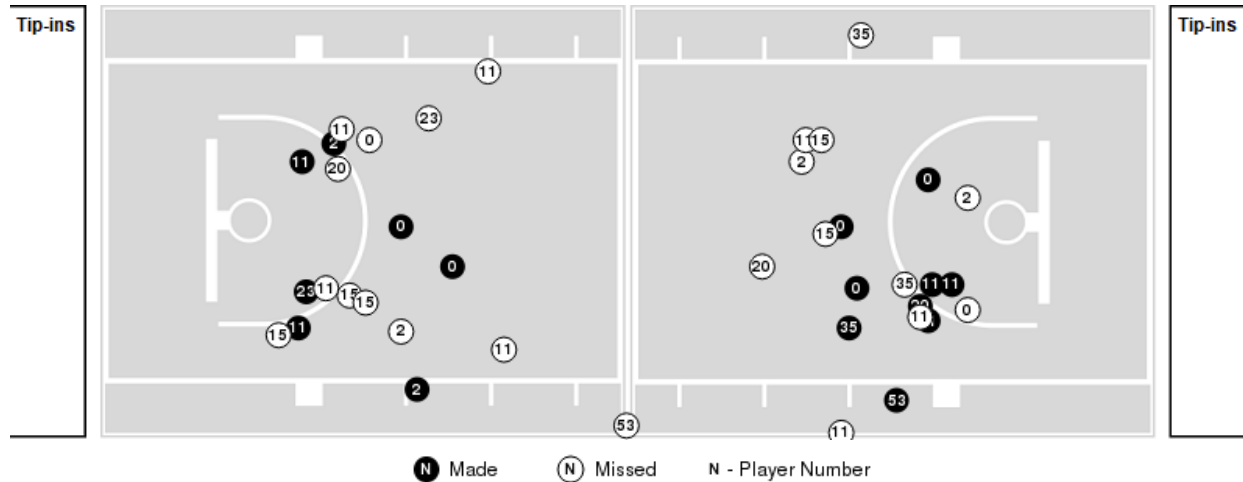

Blow Up Chart

● Made ○ Missed N - Player Number

Washington	M/A	%
Field Goals	25/60	42
2 Points	17/44	39
3 Points	8/16	50
Free Throws	20/24	83

Washington	M/A	%
Points in the Paint	28 (14 / 33)	42
Fast Break Points	9 (4/4)	100
Second Chance Points	22 (13/17)	76
Effective FG%	48