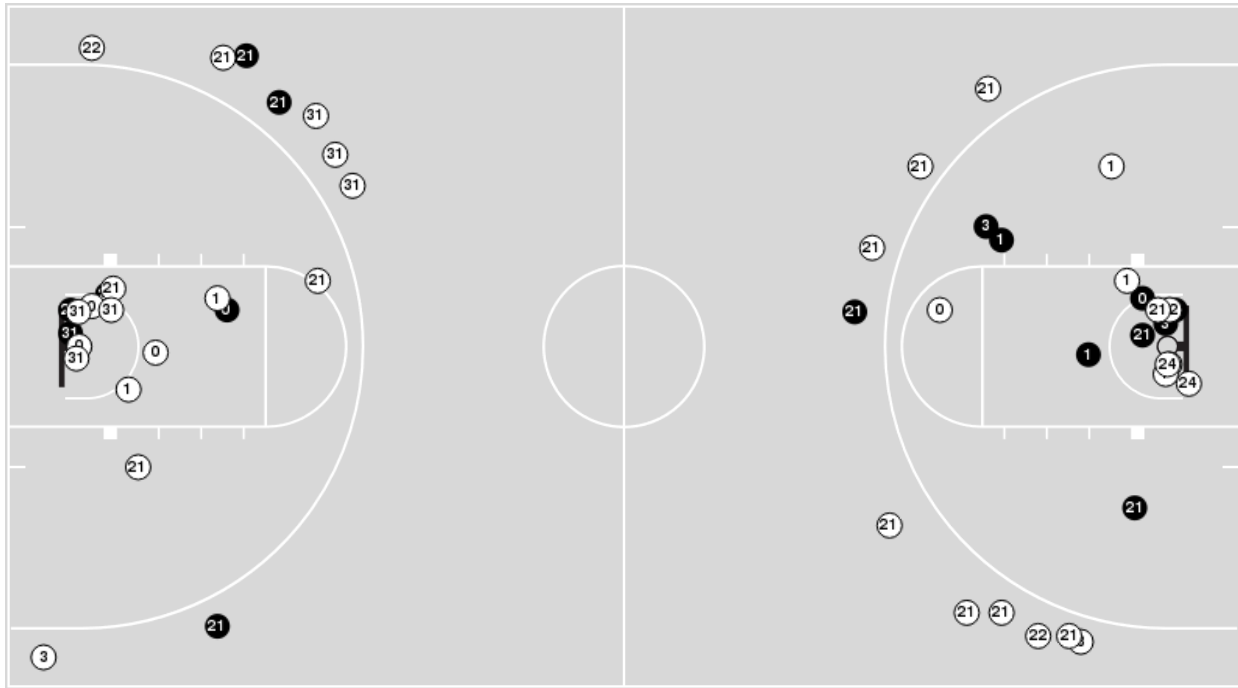

Utah at California

02/05/21 Haas Pavilion, Berkeley
2020-21 Women's Basketball

Officials: Clarke Stevens, Michael Price, Kimberly Hobbs

Players => 0, 1, 2, 3, 10, 14, 21, 22, 24, 31, 32, 33, 34FG Types=>AllResults=>All

California

All Field Goals