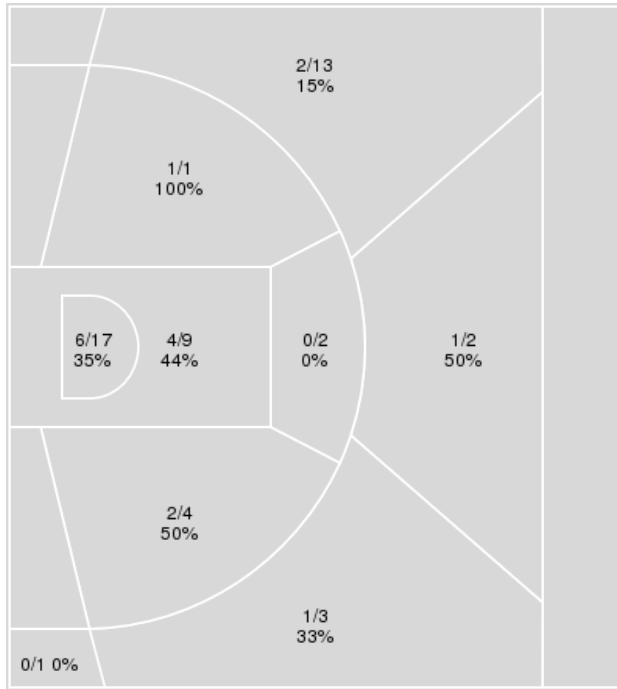

Utah at California

02/05/21 Haas Pavilion, Berkeley
2020-21 Women's Basketball

Officials: Clarke Stevens, Michael Price, Kimberly Hobbs

{ Players => 0, 1, 2, 3, 10, 14, 21, 22, 24, 31, 32, 33, 34; } FG Types => { Players => All; } FG Types => All; Results => All;
All; Results => All;

California