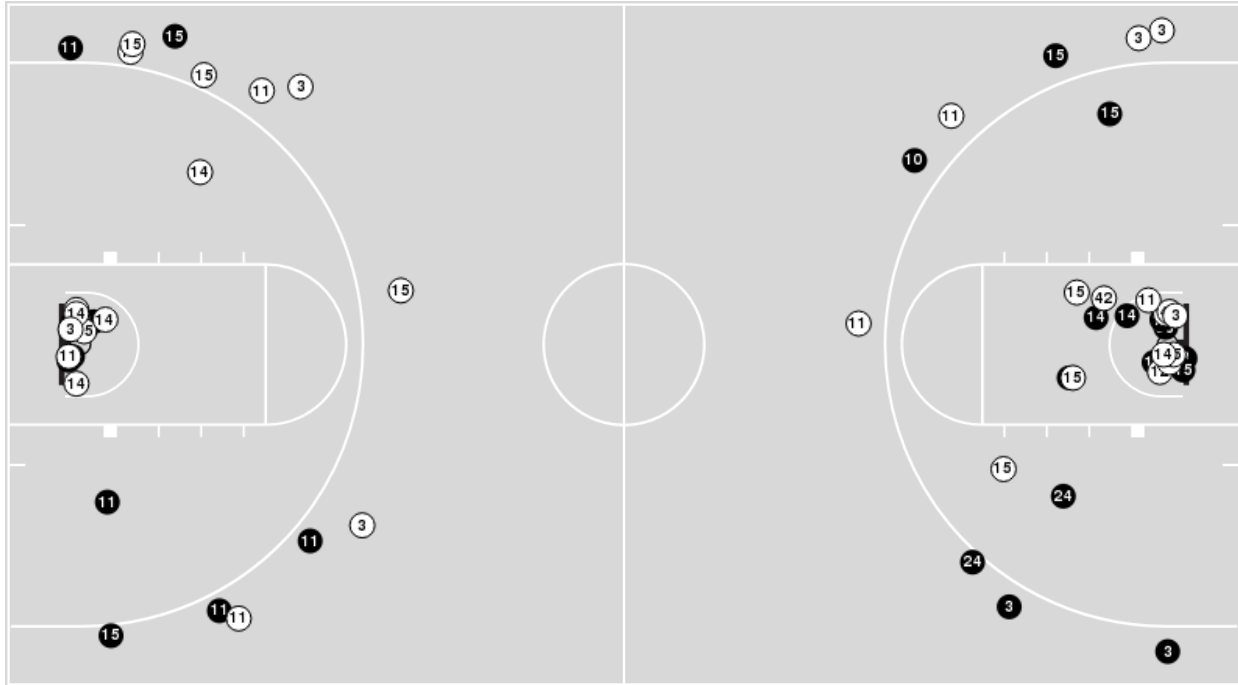

Utah at California

02/05/21 Haas Pavilion, Berkeley
2020-21 Women's Basketball

Officials: Clarke Stevens, Michael Price, Kimberly Hobbs

Players => AllFG Types=>AllResults=>All
Utah

All Field Goals