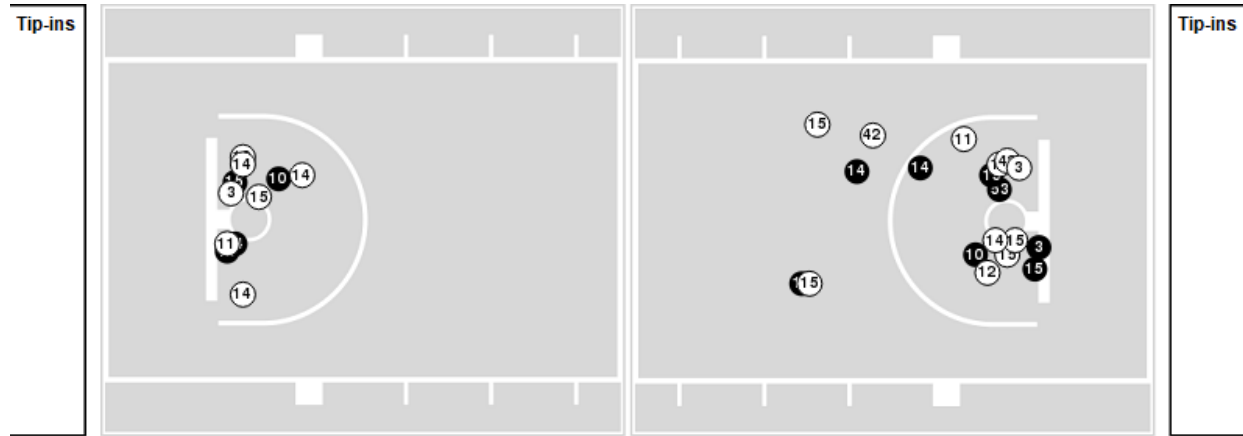

Utah at California

02/05/21 Haas Pavilion, Berkeley
2020-21 Women's Basketball

Officials: Clarke Stevens, Michael Price, Kimberly Hobbs

Players => AllFG Types=>AllResults=>All
Utah

All Field Goals

Blow Up Chart