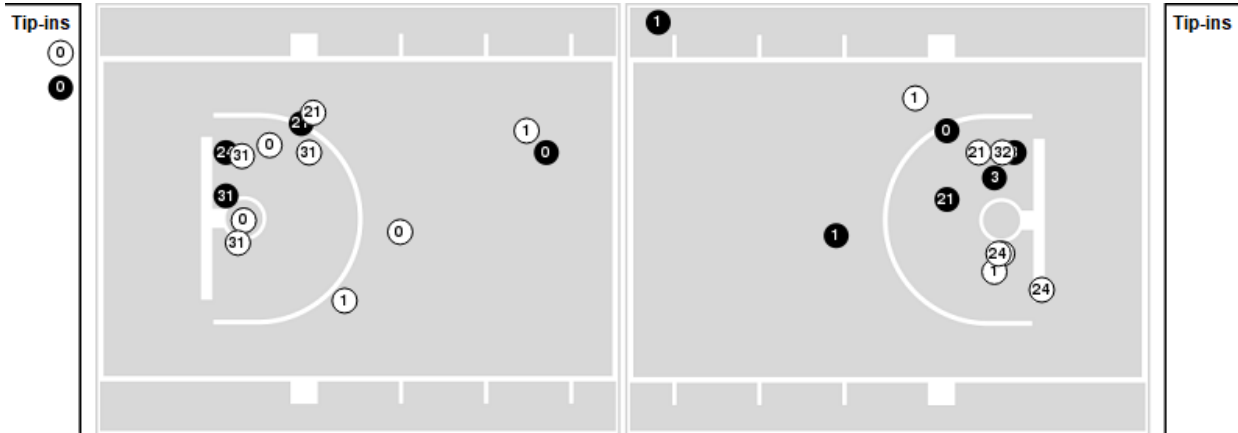

Blow Up Chart

● Made ○ Missed N - Player Number

California	M/A	%
Field Goals	17/52	33
2 Points	13/33	39
3 Points	4/19	21
Free Throws	13/17	76

California	M/A	%
Points in the Paint	20 (10 / 26)	38
Fast Break Points	0 (0/2)	0
Second Chance Points	11 (8/16)	50
Effective FG%	37